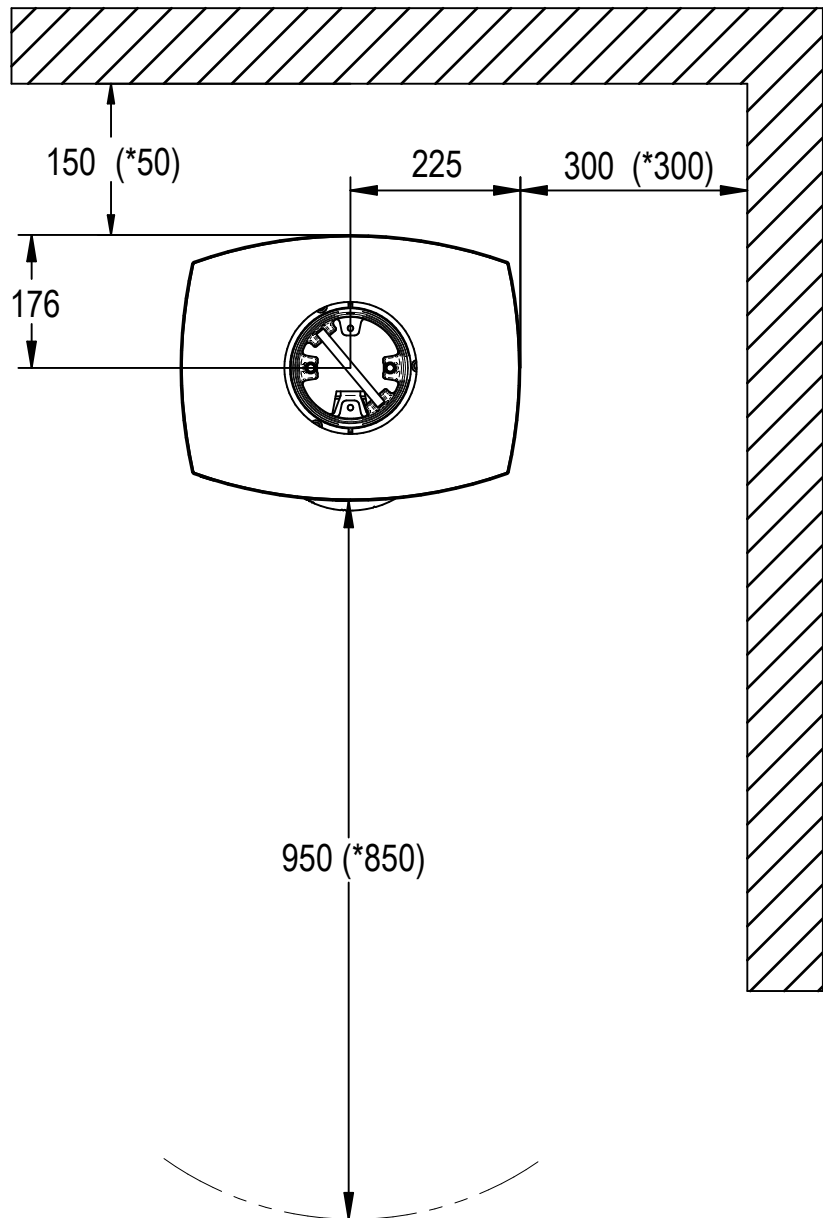

Model:

Bella without side glass

Sheet/Sheets: 1 / 2

Date: 25/02-2026

* The number given in parentheses shows the distance to combustible when tilted with insulated flue